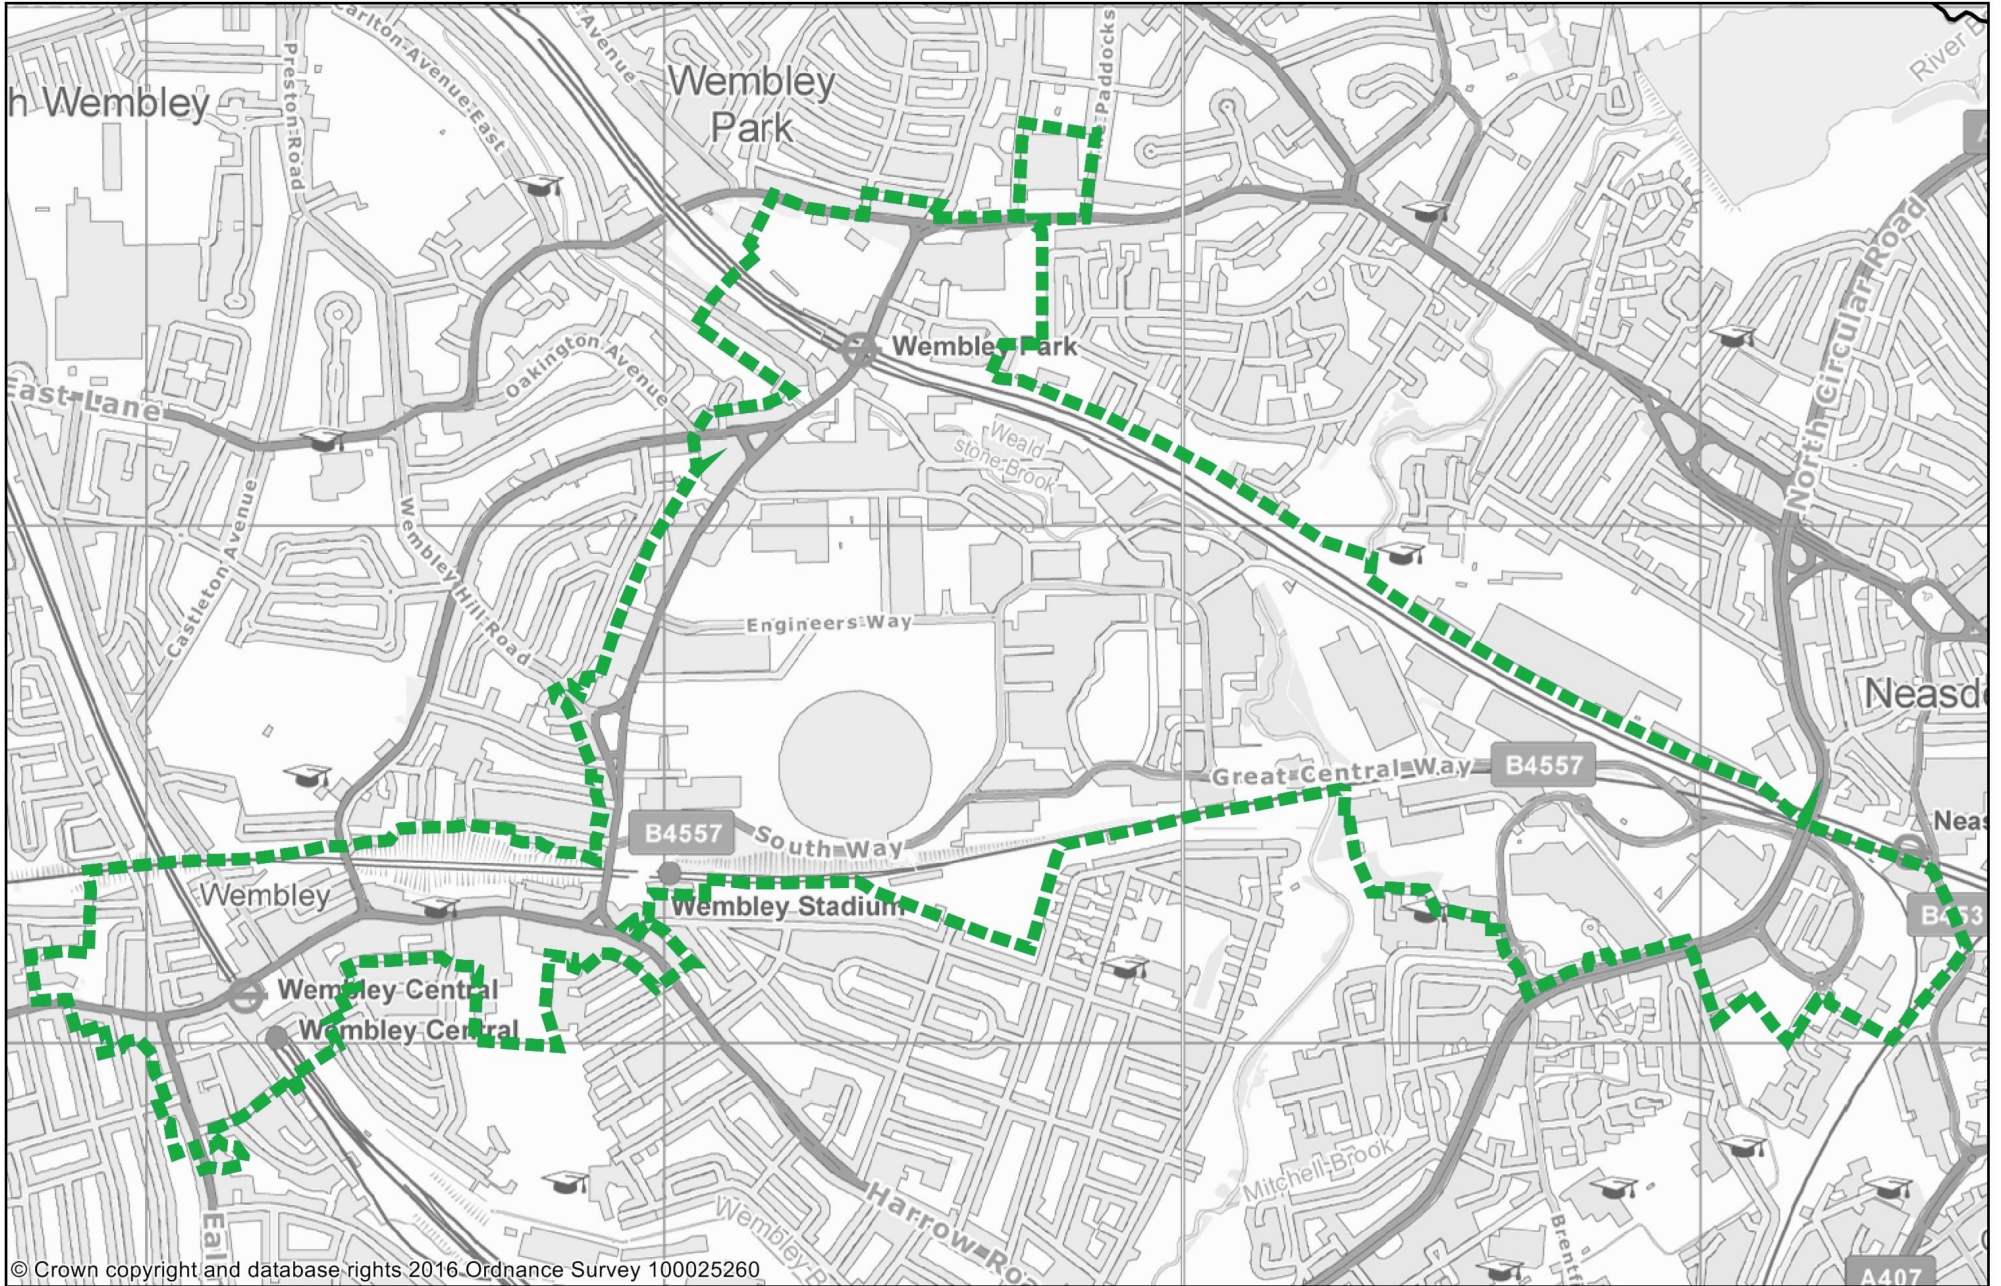

# Wembley Housing Zone boundary

© Crown copyright and database rights 2016. Ordnance Survey 100025260

1:15000

27  
September  
2016